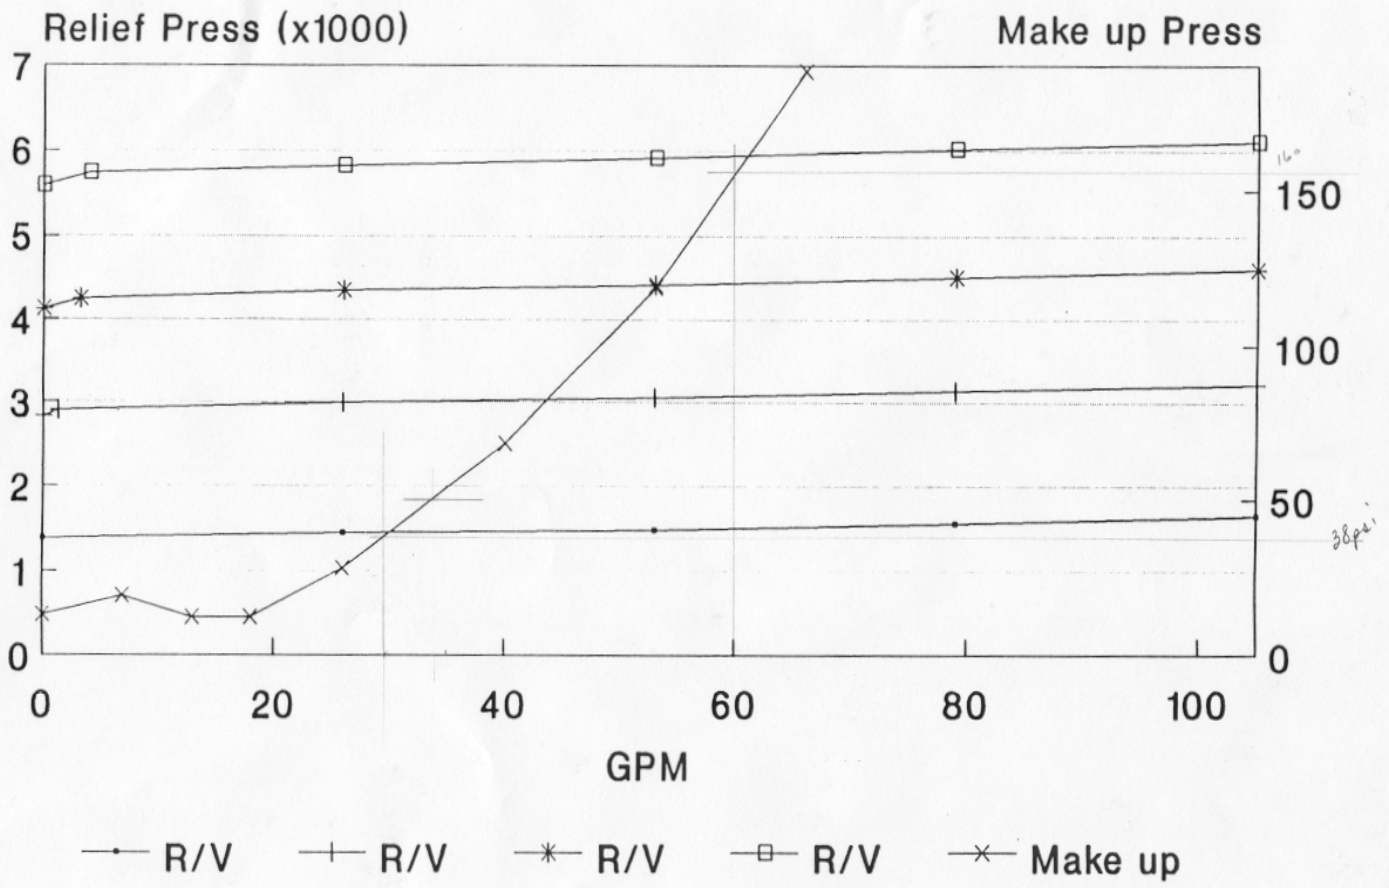

VD20 Relief & Make-up Characteristic

VG68 Oil @ 60 Deg C

~900 psi is lowest safe R/V setting
Adj'm't of 1/8 turn = ~800 psi in setting
Make up characteristic is non-adjustable